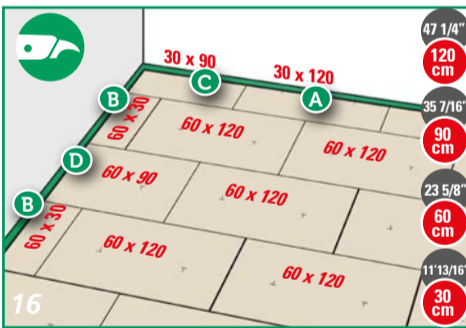

FITTING INSTRUCTIONS

FLOOR PREPARATION

ACCLIMATIZE 24 HOURS IN ADVANCE

FITTING INSTRUCTIONS

FINISHING

PLACE FLOORCOVERING WITHIN 48 HOURS