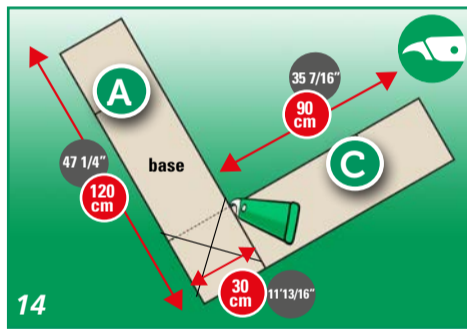

FITTING INSTRUCTIONS

FLOOR PREPARATION

ACCLIMATIZE 24 HOURS IN ADVANCE

FITTING INSTRUCTIONS

FINISHING

PLACE FLOORCOVERING WITHIN 48 HOURS