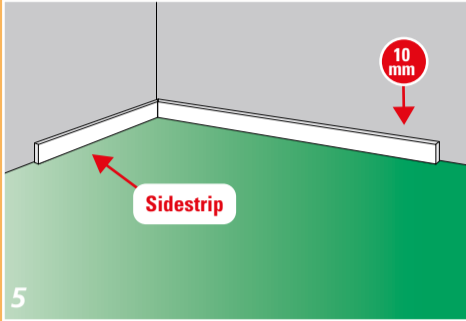

FITTING INSTRUCTIONS

FLOOR PREPARATION

ACCLIMATIZE 24 HOURS IN ADVANCE

FITTING INSTRUCTIONS

FINISHING

PLACE FLOORCOVERING WITHIN 48 HOURS