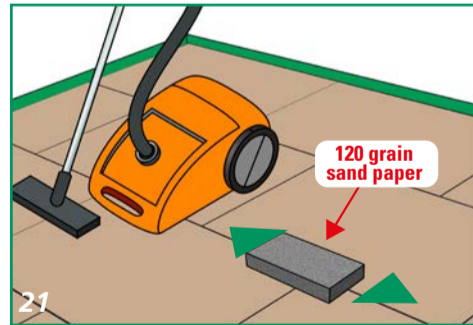

FITTING INSTRUCTIONS

FLOOR PREPARATION

ACCLIMATIZE 24 HOURS IN ADVANCE

FITTING INSTRUCTIONS

FINISHING

PLACE FLOORCOVERING WITHIN 48 HOURS