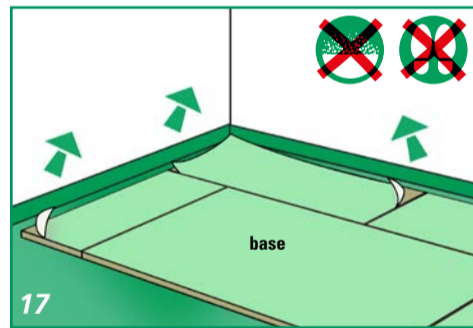

FITTING INSTRUCTIONS

FLOOR PREPARATION

ACCLIMATIZE 24 HOURS IN ADVANCE

FITTING INSTRUCTIONS

FINISHING

PLACE FLOORCOVERING WITHIN 48 HOURS