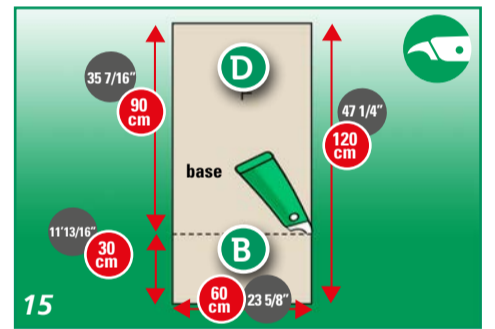

FITTING INSTRUCTIONS

FLOOR PREPARATION

ACCLIMATIZE 24 HOURS IN ADVANCE

FITTING INSTRUCTIONS

FINISHING

PLACE FLOORCOVERING WITHIN 48 HOURS