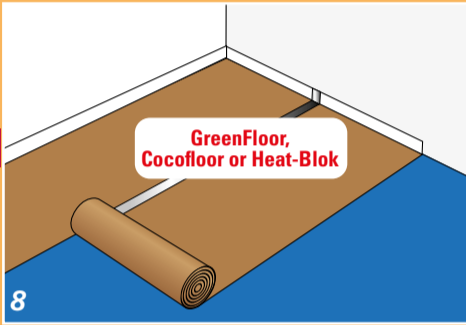

FITTING INSTRUCTIONS

FLOOR PREPARATION

ACCLIMATIZE 24 HOURS IN ADVANCE

FITTING INSTRUCTIONS

FINISHING

PLACE FLOORCOVERING WITHIN 48 HOURS