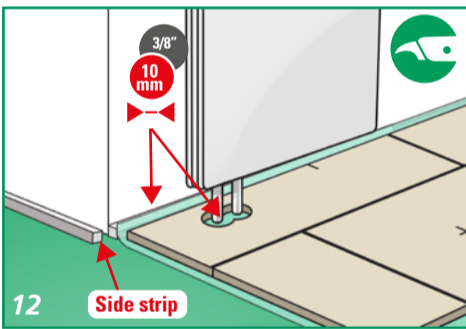

FITTING INSTRUCTIONS

FLOOR PREPARATION

ACCLIMATIZE 24 HOURS IN ADVANCE

FITTING INSTRUCTIONS

FINISHING

PLACE FLOORCOVERING WITHIN 48 HOURS