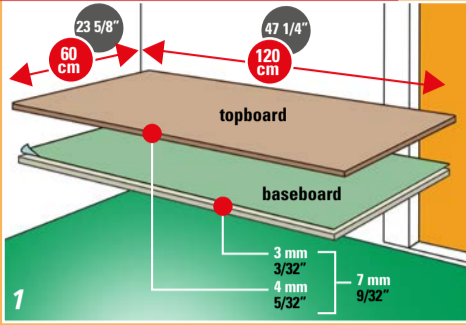

FITTING INSTRUCTIONS

FLOOR PREPARATION

ACCLIMATIZE 24 HOURS IN ADVANCE

FITTING INSTRUCTIONS

FINISHING

PLACE FLOORCOVERING WITHIN 48 HOURS