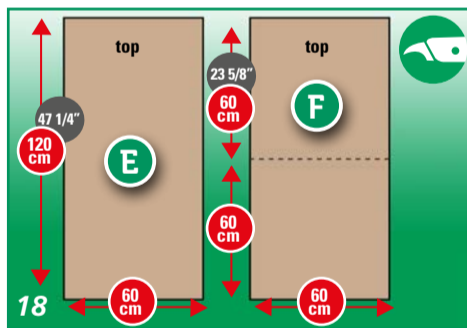

FITTING INSTRUCTIONS

FLOOR PREPARATION

ACCLIMATIZE 24 HOURS IN ADVANCE

FITTING INSTRUCTIONS

FINISHING

PLACE FLOORCOVERING WITHIN 48 HOURS