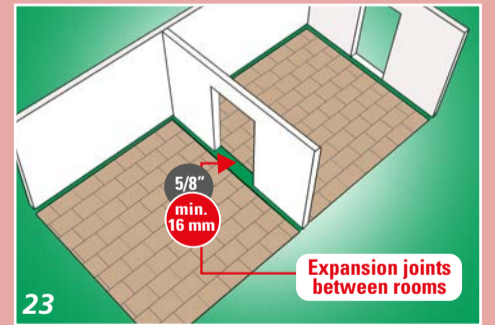

FITTING INSTRUCTIONS

FLOOR PREPARATION

ACCLIMATIZE 24 HOURS IN ADVANCE

FITTING INSTRUCTIONS

FINISHING

PLACE FLOORCOVERING WITHIN 48 HOURS