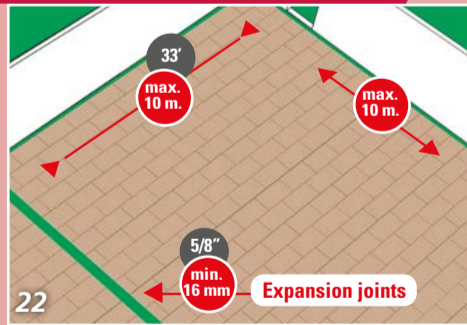

FITTING INSTRUCTIONS

FLOOR PREPARATION

ACCLIMATIZE 24 HOURS IN ADVANCE

FITTING INSTRUCTIONS

FINISHING

PLACE FLOORCOVERING WITHIN 48 HOURS