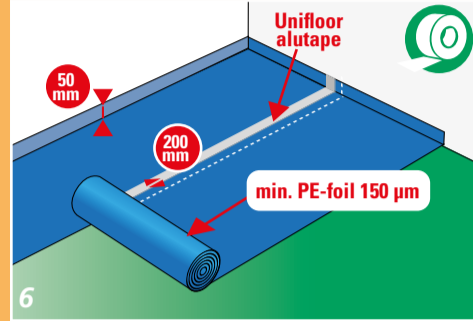

FITTING INSTRUCTIONS

FLOOR PREPARATION

ACCLIMATIZE 24 HOURS IN ADVANCE

FITTING INSTRUCTIONS

FINISHING

PLACE FLOORCOVERING WITHIN 48 HOURS