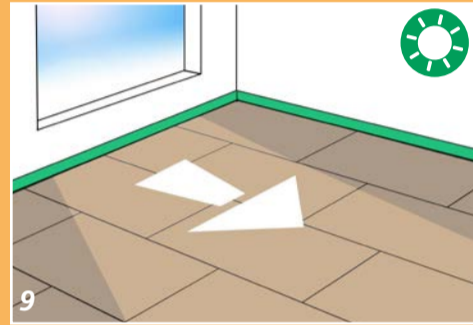

FITTING INSTRUCTIONS

FLOOR PREPARATION

ACCLIMATIZE 24 HOURS IN ADVANCE

FITTING INSTRUCTIONS

FINISHING

PLACE FLOORCOVERING WITHIN 48 HOURS