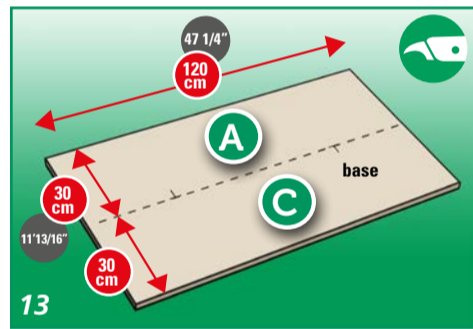

FITTING INSTRUCTIONS

FLOOR PREPARATION

ACCLIMATIZE 24 HOURS IN ADVANCE

FITTING INSTRUCTIONS

FINISHING

PLACE FLOORCOVERING WITHIN 48 HOURS