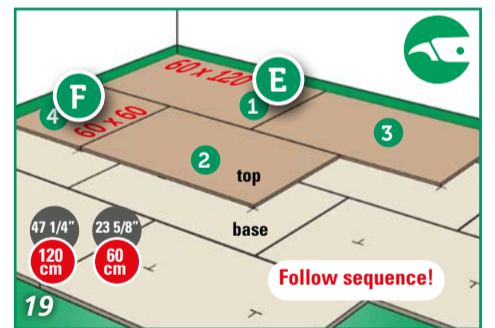

FITTING INSTRUCTIONS

FLOOR PREPARATION

ACCLIMATIZE 24 HOURS IN ADVANCE

FITTING INSTRUCTIONS

FINISHING

PLACE FLOORCOVERING WITHIN 48 HOURS